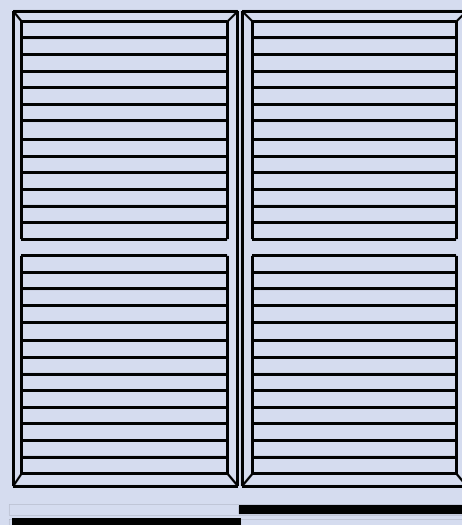

Sliding Montego