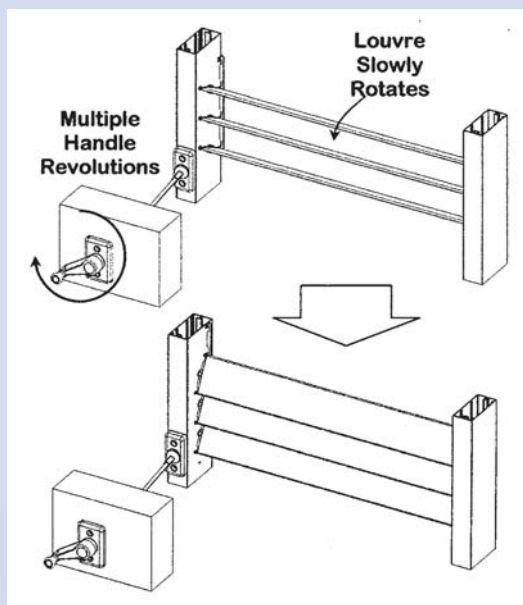

## Permanent Control

The new name for permanent control is the Calypso aluminum louvre awning. This stylish contemporary louvre gives a fresh modern look to any area and the patented handle operation allows permanent positioning of the 70mm aero blades and not even the strongest wind will blow them open or shut. The flexible nature of the awning means that you can even place the control inside so there is no need to venture outside to adjust the blades.