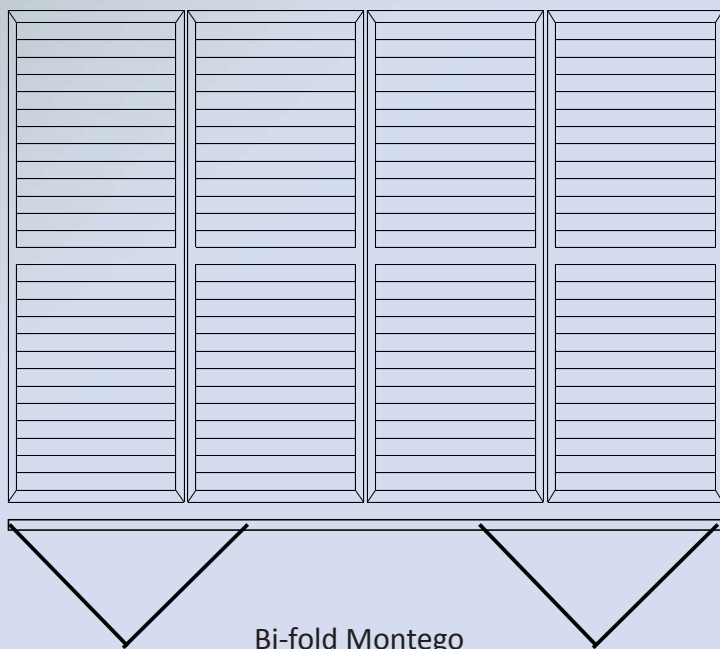

Bi-fold Montego